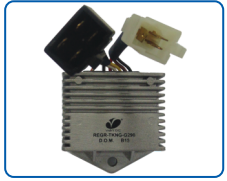

REGR-TKNG-G290

SAP NO. A353138500
DESCRIPTION R.R. TVS AUTO4 KING
MODEL TVS AUTO4 KING