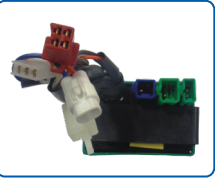

CDEI-TKNG-G040

SAP NO. A353138200
DESCRIPTION CDI TVS AUTO4 King
MODEL TVS AUTO4 King